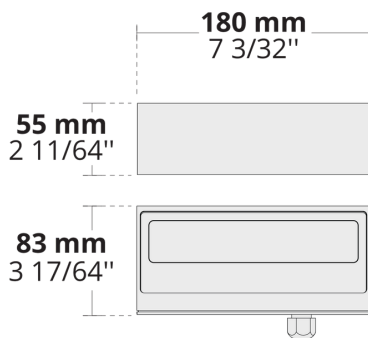

DOGO Side

LW6048.585-EN

CE IK08 IP65 

QUICK-SHIP

[SLSW]

Special linear,
Side throw -
180x45°

Variants

Light distribution	[SLSW] 180x45°
Nominal LED lumens flux	635 - 700 lm
Nominal LED power	4 W (350 mA)
Rated luminaire lumens flux	496 - 547 lm
Rated luminaire power	5 W
Colour temperature	3000 K CRI 80, 4000 K CRI 70
BUG rating	B0-U0-G0
Lifetime L90B50 (hour)	>42,000
Lifetime L80B50 (hour)	>42,000

Options

Control	On/Off
Input voltage	220-240V 50/60Hz
Insulation class	Class I
Product colours	

Extras

Mounting options	Extra surface mounting adaptor for a flat wall
-------------------------	--

Technical information

Mounting	Surface or wall mountable
Housing	Corrosion resistant, marine grade aluminum housing
Finishing	Chromate conversion pretreatment followed by electrostatic powder coating
Fasteners	Stainless steel (grade 304)
Gasket	Silicone
Lens / Reflector	High reflectance aluminium coating, multifaceted micro reflector
Glass / Diffusor	Tempered safety glass
Impact protection	IK08
Ingress protection	IP65
Weight	1.1 kg
LED module	High power LEDs on metal-core PCB
Driver	Internal LED driver
Driver surge protection	1/1 kV
Power factor	> 0.90
Through wiring	Single cable entry
Operating temperature	-20...50°C
Cable	0.2 m of flexible cable
Notes	QUICK-SHIP: Some variants will be delivered faster. On/Off, 220-240V 50/60Hz, Class I, HM3 Anthracite grey (Textured)

Project name		Type		Quantity	
Date		Note			
LW6048.585-EN- _____					

Light distribution	Drive current (LED power)	Colour temperature	Control	Input voltage
[SLSW] Special linear, Side throw - 180x45°	[350] 4 W (350 mA)	[830] 3000 K CRI 80 [740] 4000 K CRI 70	[ONOFF] On/Off	[EN] 220-240V 50/60Hz